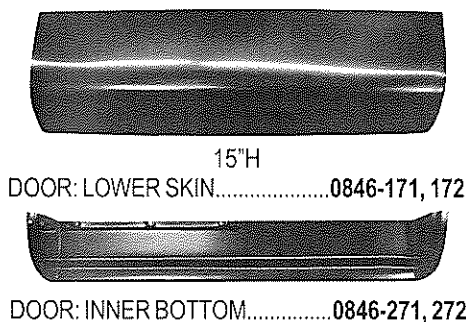

CHEVY/GMC PICKUP: 47-55 (1st Series)

KeyParts Model # 0846

DOOR SECTION

15"H
DOOR: LOWER SKIN.....0846-171, 172
DOOR: INNER BOTTOM.....0846-271, 272

(Chrome) 1#
DOOR: INT HANDLE (47-59).....0846-353, 354
(Chrome) 1#
DOOR: INT WNDW HNDL (47-59).....0846-209U
2#
DOOR: INNER LATCH (47-51).....0846-821, 822

2#
(Chrome)
(Sold in Pairs Only)
DOOR: EXT HANDLES (47-51)..0846-351, 352
NEW
(Chrome)
(Sold in Pairs Only)
DOOR: EXT HANDLES (52-55).....0847-351, 352

BED SECTION

BED: FRONT PANEL (47-53).....0846-199
TAILGATE: PLAIN (47-53).....0846-401