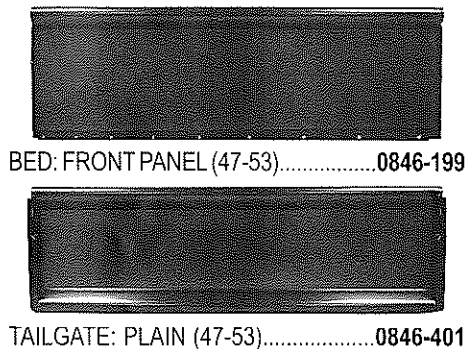

CHEVY/GMC PICKUP: 47-55 (1st Series)

KeyParts Model # 0846

DOOR SECTION

15"H
DOOR: LOWER SKIN.....0846-171, 172
DOOR: INNER BOTTOM.....0846-271, 272

(Chrome) 1#
DOOR: INT HANDLE (47-59).....0846-353, 354
(Chrome) 1#
DOOR: INT WNDW HNDL (47-59).....0846-209U
2#
DOOR: INNER LATCH (47-51).....0846-821, 822

2#
(Chrome)
(Sold in Pairs Only)
DOOR: EXT HANDLES (47-51)..0846-351, 352
NEW
(Chrome)
(Sold in Pairs Only)
DOOR: EXT HANDLES (52-55).....0847-351, 352

BED SECTION

BED: FRONT PANEL (47-53).....0846-199
TAILGATE: PLAIN (47-53).....0846-401